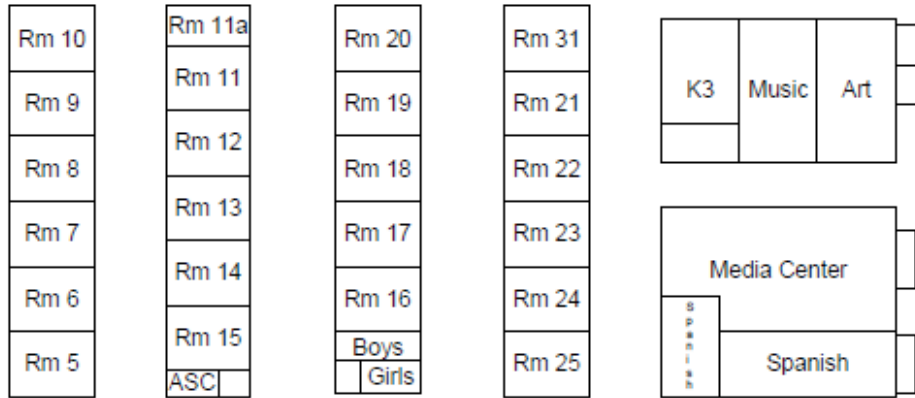

# Morning Drop Off

Royal Palm Elementary

2024-2025

 Pre-Kinder Entrance

 Entrance for Kinder, 1<sup>st</sup>, 2<sup>nd</sup>, 3<sup>rd</sup>, 4<sup>th</sup>, and 5<sup>th</sup> Grades

 Holding Area for Students

Pre-K students will be dropped off by the gate on 113th Avenue. Please use the one-way direction for easy flow of traffic.

Kindergarten through 5th Grade students will be dropped off at the front of the school on 112th Court. Please use the one-way direction for easy flow of traffic.

Please be considerate and do not cut the line in front of others who have been waiting.

For safety reasons, drop off your child next to the sidewalk.

**PLEASE DON'T GET OUT OF THE CARS TO KEEP TRAFFIC FLOWING!**