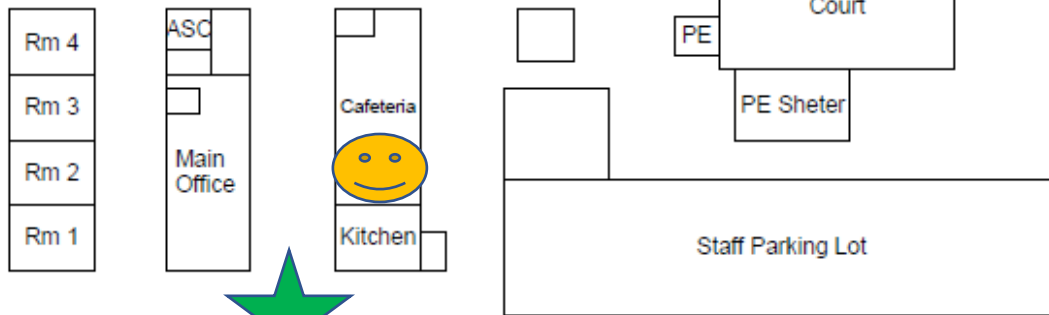

# Morning Drop Off

Royal Palm Elementary

2024-2025

 Pre-Kinder Entrance

 Entrance for Kinder, 1<sup>st</sup>, 2<sup>nd</sup>, 3<sup>rd</sup>, 4<sup>th</sup>, and 5<sup>th</sup> Grades

 Holding Area for Students

Pre-K students will be dropped off by the gate on 113th Avenue. Please use the one-way direction for easy flow of traffic.

Kindergarten through 5th Grade students will be dropped off at the front of the school on 112th Court. Please use the one-way direction for easy flow of traffic.

Please be considerate and do not cut the line in front of others who have been waiting.

For safety reasons, drop off your child next to the sidewalk.

**PLEASE DON'T GET OUT OF THE CARS TO KEEP TRAFFIC FLOWING!**